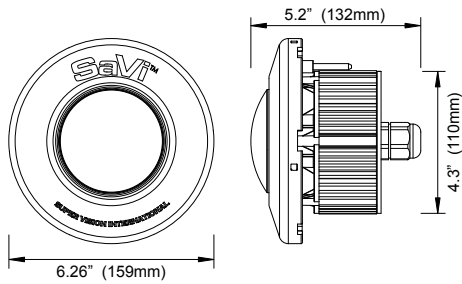

TECHNICAL SPECIFICATIONS SUPERVISION

VER. 1.1

SaVi Pool & Spa Light™

12V SaVi POOL & SPA FIXTURE

120V SaVi POOL & SPA FIXTURE

PROJECT: _____

TYPE: _____

VOLTAGE: _____