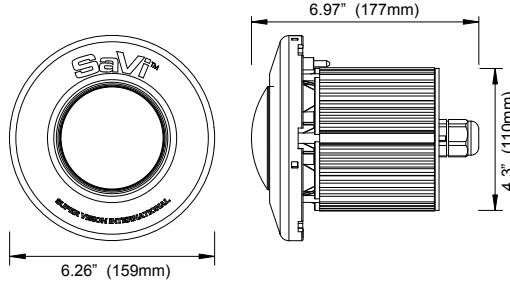

TECHNICAL SPECIFICATIONS SUPERVISION

VER. 1.1

SaVi Pool & Spa Light™

12V SaVi POOL & SPA FIXTURE

120V SaVi POOL & SPA FIXTURE

PROJECT: _____

TYPE: _____

VOLTAGE: _____