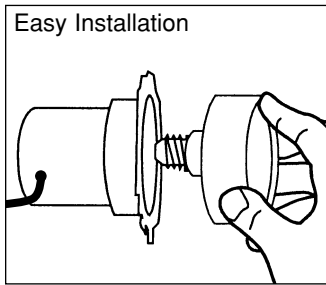

Voltage:

- 12 VAC
- 120 VAC

Cord Length:

- 15', 30', 50', 75', 100' (\*120V only)

Pool Light Housing:

- Jacuzzi

Features:

- 5 Color Modes - white, constant color change, color lock, blue-green fade, party mode.