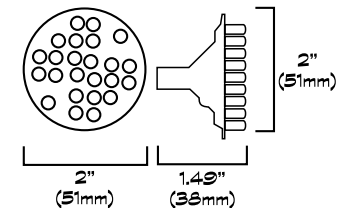

AGS12

AGS24

AGS12/24 SPECIFICATIONS

DESCRIPTIONS:

Color Range: Thousands of colors
Source: Variable intensity RGB (red, green, blue) LED's
Connector: Bi-post connector fits most wedge-based sockets

ENVIRONMENTAL:

Recommended Temperature Range: -4° to 113°F (-20° to 45°C)

LAMP LIFE:

The illumination generated by AGS12 is based on LEDs with predicted lamp life rated at 100,000 elapsed time hours under normal operation conditions.

EFFECTS (5 Modes):

White only; Color Lock; Color Change; Blue/Green Mix;
Party Mode - multiple color change

COMMUNICATION:

Control: Built-in. No external control system required, control color effects with external standard ON/OFF switch.

ELECTRONIC SPECIFICATIONS:

Power Requirement: 200mA @ 12VAC
Power Consumption: 2.5W