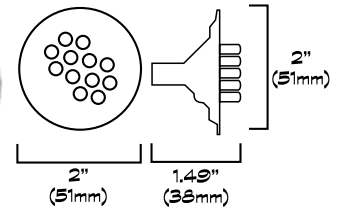

IGP231

- Pool Replacement Light 231 RGB LED's, with Edison base 40 watts max
- Voltage: 12 VAC, 120 VAC
- Fits most industry standard housings.
- Features: 5-Color Modes- White light, Color Mixing, Color Lock, Blue-green fade, Party mode.