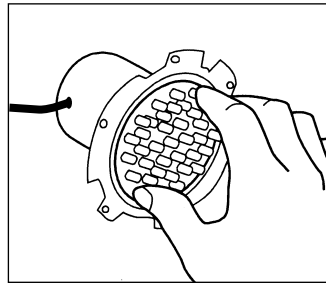

Voltage:

- 12 VAC
- 120 VAC

Cord Length:

- 15', 30', 50', 75', 100' (\*120V only)

Pool Light Housing:

- Jacuzzi

Features:

- 5 Color Modes - white, constant color change, color lock, blue-green fade, party mode.