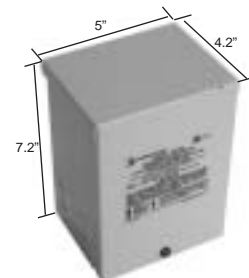

Model: PX100

Electrical Rating:

- input - 120 VAC, 60 Hz, 10 Amps Max
- Output - 12 VAC, 100 Watt Lamp Max

Built-in circuit protection

Outdoor Rated