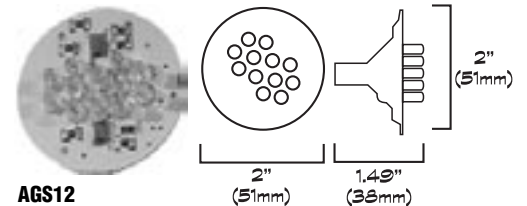

Super Vision's IGS54 and IGP231 replacement lights for in-grounds pools and spas fit most industry housings. The AGS12 and AGS24 fit most industry standard portable spa bi-post sockets.

All LED replacement lamps have an 11 year lamp life, 1 year warranty, are energy efficient, have no moving parts and 5 color modes:

1. White light
2. Color Mixing - a beautiful and gentle color transition through the color spectrum.
3. Color Lock - you set the light on your favorite color.
4. Blue-Green Fade - a natural mixing of blues and green.
5. Party Mode - an exciting rapid change of color to enliven your party or celebration.

Model Number	Description	List Price
Replacement In-Ground LED Spa Lamps		
IGS54-12	12V Galaxy LED Spa Lamp fits most industry housings	
Replacement In-Ground LED Pool Lamps		
IGP231-12	12V Galaxy LED Pool Lamp fits most industry housings	
IGP231-120	120V Galaxy LED Pool Lamp fits most industry housings	
Replacement LED Portable Spa Lamps		
AGS12	12V Galaxy 12-LED Portable Spa Lamp, synchronous	
AGS24	12V Galaxy 24-LED Portable Spa Lamp, synchronous	
AGS12N	12V Galaxy 12-LED Portable Spa Lamp, non-synchronous	
AGS24N	12V Galaxy 24-LED Portable Spa Lamp, non-synchronous	

IGS54

- Spa Replacement Light 54 RGB LED's, with Edison base, 20 watts max
- Voltage: 12 VAC
- Fits most industry standard housings.
- Features: 5-Color Modes- White light, Color Mixing, Color Lock, Blue-green fade, Party mode

IGP231

- Pool Replacement Light 231 RGB LED's, with Edison base 40 watts max
- Voltage: 12 VAC, 120 VAC
- Fits most industry standard housings.
- Features: 5-Color Modes- White light, Color Mixing, Color Lock, Blue-green fade, Party mode.

AGS12

AGS24

AGS12/24 SPECIFICATIONS

DESCRIPTIONS: