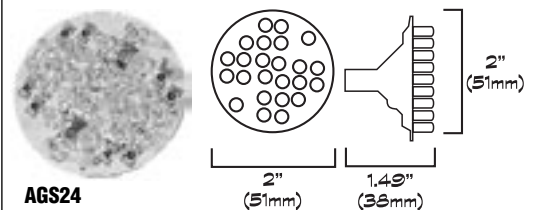

AGS24

AGS12/24 SPECIFICATIONS

DESCRIPTIONS:

Color Range: Thousands of colors
Source: Variable intensity RGB (red, green, blue) LED's
Connector: Bi-post connector fits most wedge-based sockets

ENVIRONMENTAL:

Recommended Temperature Range: -4° to 113°F (-20° to 45°C)

LAMP LIFE:

The illumination generated by AGS12 is based on LEDs with 11 year lamp life, based on average use.

EFFECTS (5 Modes):

White only; Color Lock; Color Change; Blue/Green Mix;
Party Mode - multiple color change

COMMUNICATION:

Control: Built-in. No external control system required, control color effects with external standard ON/OFF switch.

ELECTRONIC SPECIFICATIONS:

Power Requirement: 200mA @ 12VAC
Power Consumption: 2.5W