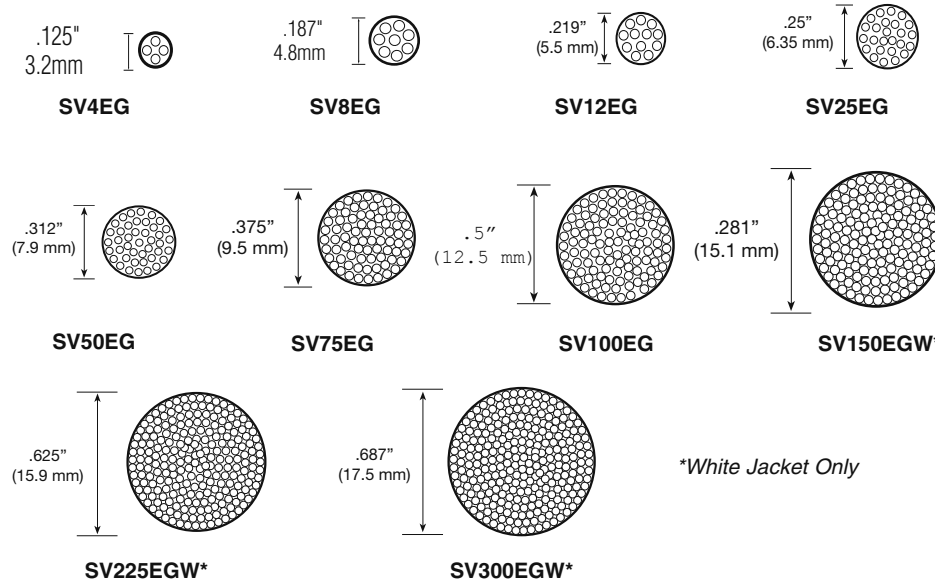

D₅ FIBER OPTIC CABLE

EndGlow® Cable

EndGlow® Cable

Ideal for use with architectural lighting fixtures, landscape fixtures, water-tight lenses, feature lights, and adaptable for EndGlow® signage.

ENDGLOW

*Note: When ordering cable, specify length by quantity in terms of feet. Spools are established lengths and will not be cut shorter; if specific lengths are required, order each individual cable cut to length. SV150EG, SV225EG, SV300EG, SV100EG, SV150EGW, SV225EGW, and SV300EGW are not available in 1000' spool lengths.

TECHNICAL SPECIFICATIONS

D₆

EndGlow®

SPECIFICATION FEATURES

Construction

EndGlow® cable is multistrand fibers protected in a flexible PVC jacket for ease of handling and fiber protection.

Cabling

Diameters are based on fiber quantity:

4 fibers:	.125"	3.2mm	75 fibers:	.375"	9.5mm
8 fibers:	.187"	4.8mm	10 fibers:	.5"	12.5mm
12 fibers:	.219"	5.5mm	150 fibers:	.281"	15.1mm
25 fibers:	.25"	6.35mm	225 fibers:	.625"	15.9mm
50 fibers:	.312"	7.9mm	300 fibers:	.687"	17.5mm

ORDERING INFORMATION

ENDGLOW® CABLES
(Order separately)

SV4EG	4 fibers
SV8EG	8 fibers
SV12EG	12 fibers
SV25EG	25 fibers
SV50EG	50 fibers
SV75EG	75 fibers
SV100EG	100 fibers
SV150EGW	150 fibers
SV225EGW	225 fibers
SV300EGW	300 fibers