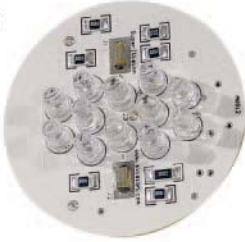

Portable Spa LED Lights

AGS12

AGS24