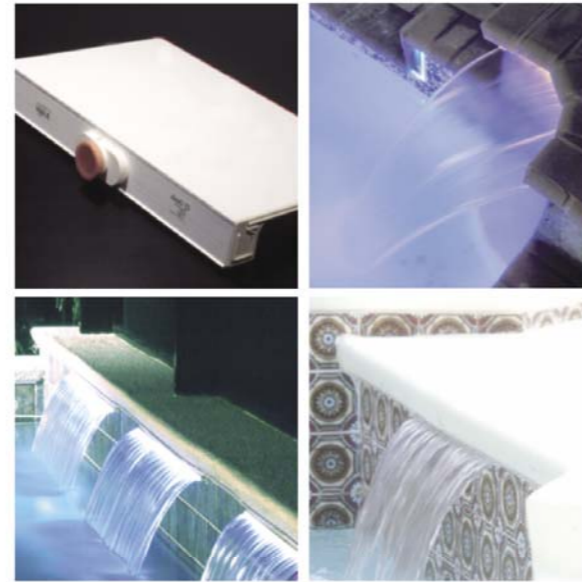

Flowing water has provided people with the feelings of comfort and relaxation for ages. The peaceful and calming nature of your own Oasis waterfall will touch your heart and spirit.

So after a hectic day in this fast paced world you owe it to yourself to take a moment to relax, enjoy and take in the benefits from your own waterfall oasis.