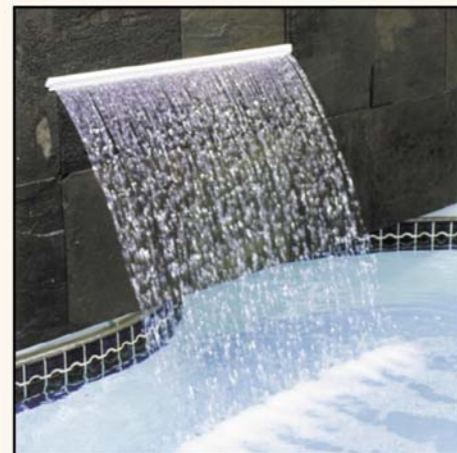

# OASIS WATERFALLS

by Super Vision International

Oasis waterfalls are designed to stimulate your sense of sight, sound and touch with gentle rainfall effects, smooth falling water and dramatic visual beauty. All Oasis waterfall products are manufactured with the highest quality standard for residential and commercial applications.

## Oasis Original Waterfall™

By far the most popular waterfall we offer, the Oasis Original Waterfall creates a near perfect lamina flow of water that is so sought after by those who demand the best. The "Original" is also versatile and can be adapted to curves and is available in standard lengths up to 8 feet long.

## Novafall™

We have taken the Oasis Original Waterfall and added SVI fiber optic lighting and the results are stunning. The undeniable effects of this unique combination of water, light and sound has quickly made the Novafall one of our most popular products.

## RainForest Waterfall™

Add another dimension to your backyard environment. With the sounds of a summer rainshower and a rich visual texture that delights the touch and mesmerizes the eye...built with the same reliability and quality construction of the Oasis Original Waterfall.