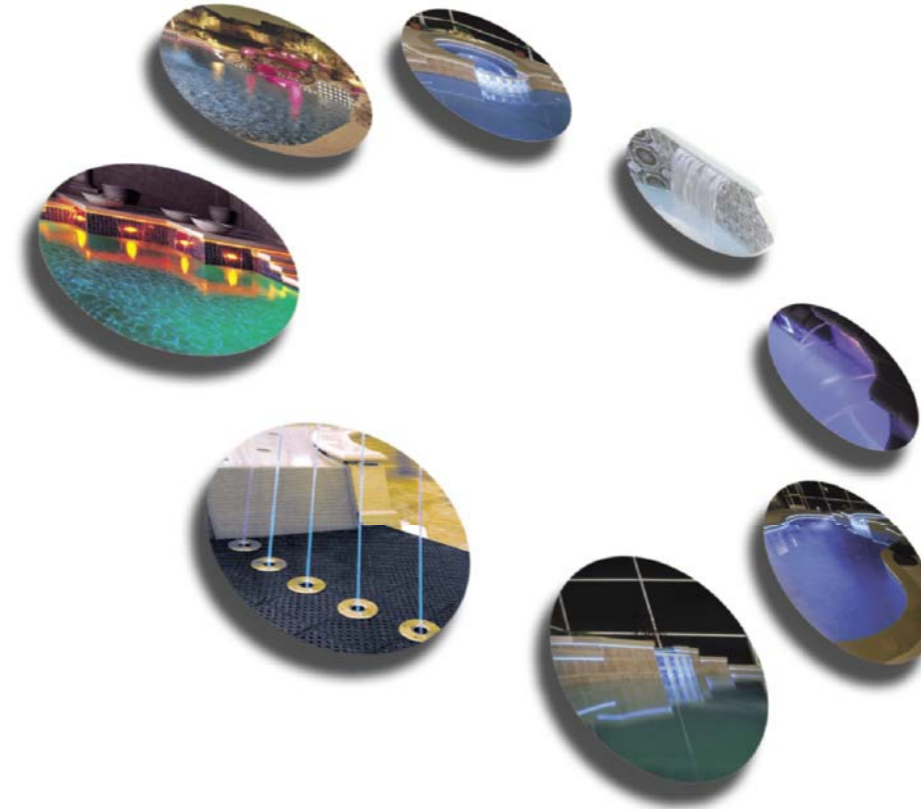

o•a•sis (ouésis) pl. oases (ouésiz) n.
an area in a desert made fertile by the presence of water.
// any place or thing offering welcome relief

Flowing water has provided people with the feelings of comfort and relaxation for ages. The peaceful and calming nature of your own Oasis waterfall will touch your heart and spirit.

So after a hectic day in this fast paced world you owe it to yourself to take a moment to relax, enjoy and take in the benefits from your own waterfall oasis.

SVS

Oasis
Waterfalls &
Water features

Waterfalls & features

Printed in USA

Super Vision International • Orlando • Florida • USA   www.svision.com   www.oasiswaterfalls.com