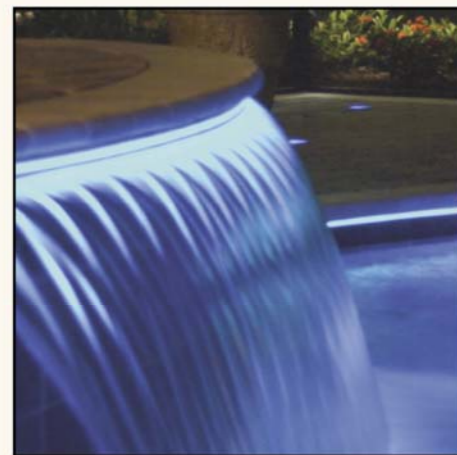

# OASIS WATERFALLS

by Super Vision International

Oasis waterfalls are designed to stimulate your sense of sight, sound and touch with gentle rainfall effects, smooth falling water and dramatic visual beauty. All Oasis waterfall products are manufactured with the highest quality standard for residential and commercial applications.

## Oasis Original Waterfall™

By far the most popular waterfall we offer, the Oasis Original Waterfall creates a near perfect lamina flow of water that is so sought after by those who demand the best. The "Original" is also versatile and can be adapted to curves and is available in standard lengths up to 8 feet long.

## Novafall™

We have taken the Oasis Original Waterfall and added SVI fiber optic lighting and the results are stunning. The undeniable effects of this unique combination of water, light and sound has quickly made the Novafall one of our most popular products.

## RainForest Waterfall™

Add another dimension to your backyard environment. With the sounds of a summer rainshower and a rich visual texture that delights the touch and mesmerizes the eye...built with the same reliability and quality construction of the Oasis Original Waterfall.