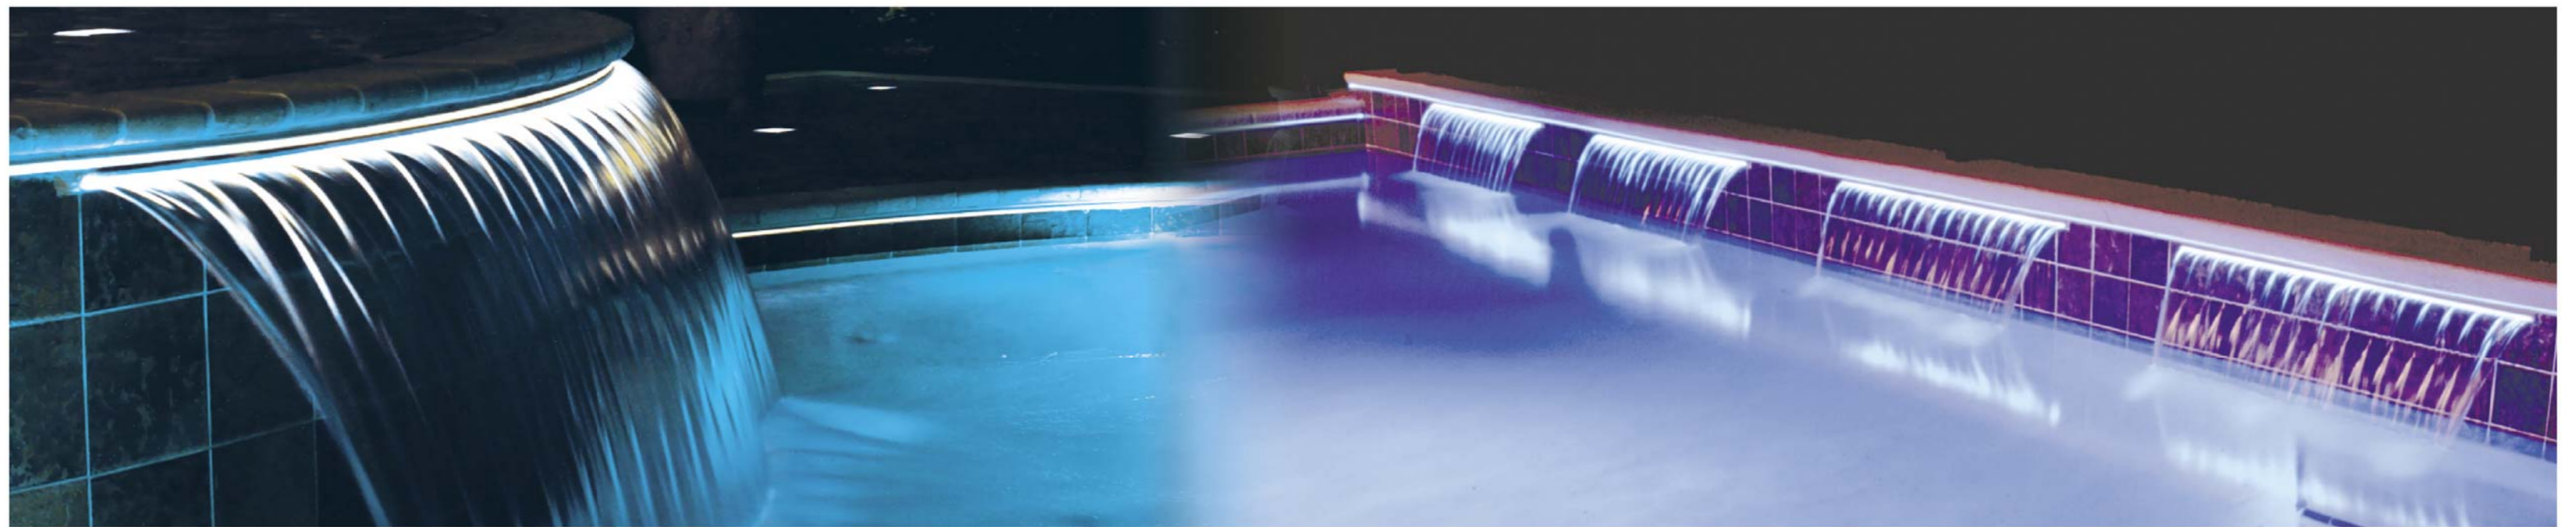

SVS

Oasis
Waterfalls &
Water features