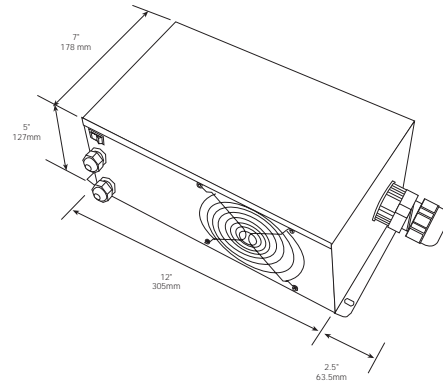

SV1500	VOLTAGE	ENDGLOW COLOR WHEEL	CONTROL SYSTEM
150 Watt Metal Halide Illuminator	120 - 120 VAC, 60 Hz	N - none	N - none
	220 - 220 VAC, 50 Hz	4S-SB - 4 Standard	S - Synchronous
	230 - 230 VAC, 50 Hz	8S-SB - 8 Standard	MS- 300C master module/sync
	240 - 240 VAC, 50 Hz	4C-SB - 4 Custom	
	277 - 277 VAC, 60 Hz	8C-SB - 8 Custom	
LAMP			
	40-GA - 4,000K		
	30-GA - 3,000K		

SV1500	
SIDEGLOW®	✓
STAR CEILING	
ARCHITECT LIGHTING FIXTURES	✓
CHANNEL LETTERS	✓
LANDSCAPE	
POOL & SPA	

Part No.: 40-GA
30-GA

Description: 150 watt metal
halide replacement lamp for
SV1500 illuminator

Carton Qty: 1

SPECIFICATIONS

UL Listed:

Dry Locations

Electrical Rating:

- 120 VAC, 60 Hz, 1.8 amps / 3 amps startup
- 220 VAC, 50 Hz, 1.2 amps / 3 amps
- 230 VAC, 50 Hz, 1.2 amps / 3 amps
- 240 VAC, 50 Hz, 1.2 amps / 3 amps
- 277 VAC, 60 Hz, 1.2 amps / 3 amps

Lamp:

- 150 watt metal halide
- 10,000 hours average life
- 6000 hours - color shift

Fiber Capacity:

- 500 fibers (w/0.75mm fibers)
- 288 fibers - Ultra SideGlow®

Power Consumption:

- 200 Watts, maximum

Safety Features:

- Internal 185°F / 85°C thermal protector
- Kill switch when cover is open

Ambient Operating Temperature:

- -20°F to 110°F
- -29°C to 44°C

Dimensions:

- 7" x 12" x 5"
- 178mm x 305mm x 127mm
- 10.5"H (266.7mm) with door open, add 2.5" (64mm) for fiber head and fiber to "w" positions

Weight:

- 16 lbs.
- 7.3 kg.

Material / Finish:

- Steel
- Black wrinkle powder coating

Standard Features:

- 1/2" flexible conduit-ready for use with flexible metal conduit.

Mounting / Installation:

- Indoor - horizontal or vertical.

Note:

- For vertical mounting fiberhead must face down.

Ventilation:

- Forced 115 CFM enclosure cooling
- Recommended distance from surface, 6"
- Recommended distance from another light source, 24"

Warranty:

- 1 Year (excluding lamp)

Standards:

- UL / cUL

IP Rating: 20