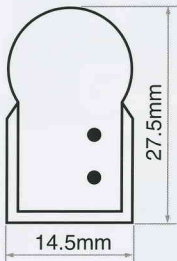

LED Neon Flex™ (Color Jacketed)

Cross Section

LED Neon Flex™ (Color Jacketed) embodies every feature and benefit of the (Grade A) LED Neon Flex with the addition of a colored outer PVC jacket.

In some applications it is more desirable to have the color of the jacket match the color of the light emitted so that in the daytime the LED Neon Flex™ applied design can be seen without the LEDs being powered on.

Specifications

Item No.	LN-FX(C)-10-240V			LN-FX(C)-50-240V			LN-FX(C)-30-120V			LN-FX(C)-150-120V			LN-FX(C)-30-24V		
Length in Roll	9.1m	9.1m	10.0m	48.8m	48.8m	49.4m	30ft			150ft			30ft		
LED Spacing	0.5"						0.5"			0.5"			0.5"		
Total No. of LED	720	720	792	3840	3840	3888	720	720	720	3600	3600	3600	720	720	720
Total Watts	36W	28.8W	39.6W	192W	153.6W	194W	36W	28.8W	36W	180W	144W	180W	54W	43.2W	43.2W
No. of LED per unit	120	120	72	120	120	72	60	60	36	60	60	36	8	8	6
Cutting unit	1.52m	1.52m	0.91m	1.52m	1.52m	0.91m	2.5ft	2.5ft	1.5ft	2.5ft	2.5ft	1.5ft	1/3ft	1/3ft	1/4ft
Watts per Meter or Foot	3.94 W/m	3.15 W/m	3.94 W/m	3.94 W/m	3.15 W/m	3.94 W/m	1.2 W/Ft	0.96 W/Ft	1.2 W/Ft	1.2 W/Ft	0.96 W/Ft	1.2 W/Ft	1.8 W/Ft	1.44 W/Ft	1.44 W/Ft
LED Color	R	Y, O	G, B	R	Y, O	G, B	R	Y, O	G, B	R	Y, O	G, B	R	Y, O	G, B
Max. Loading Length (with 1.6A converter)	97m	122m	96m	97m	122m	96m	160ft	200ft	159ft	160ft	200ft	159ft	21ft	26ft	26ft